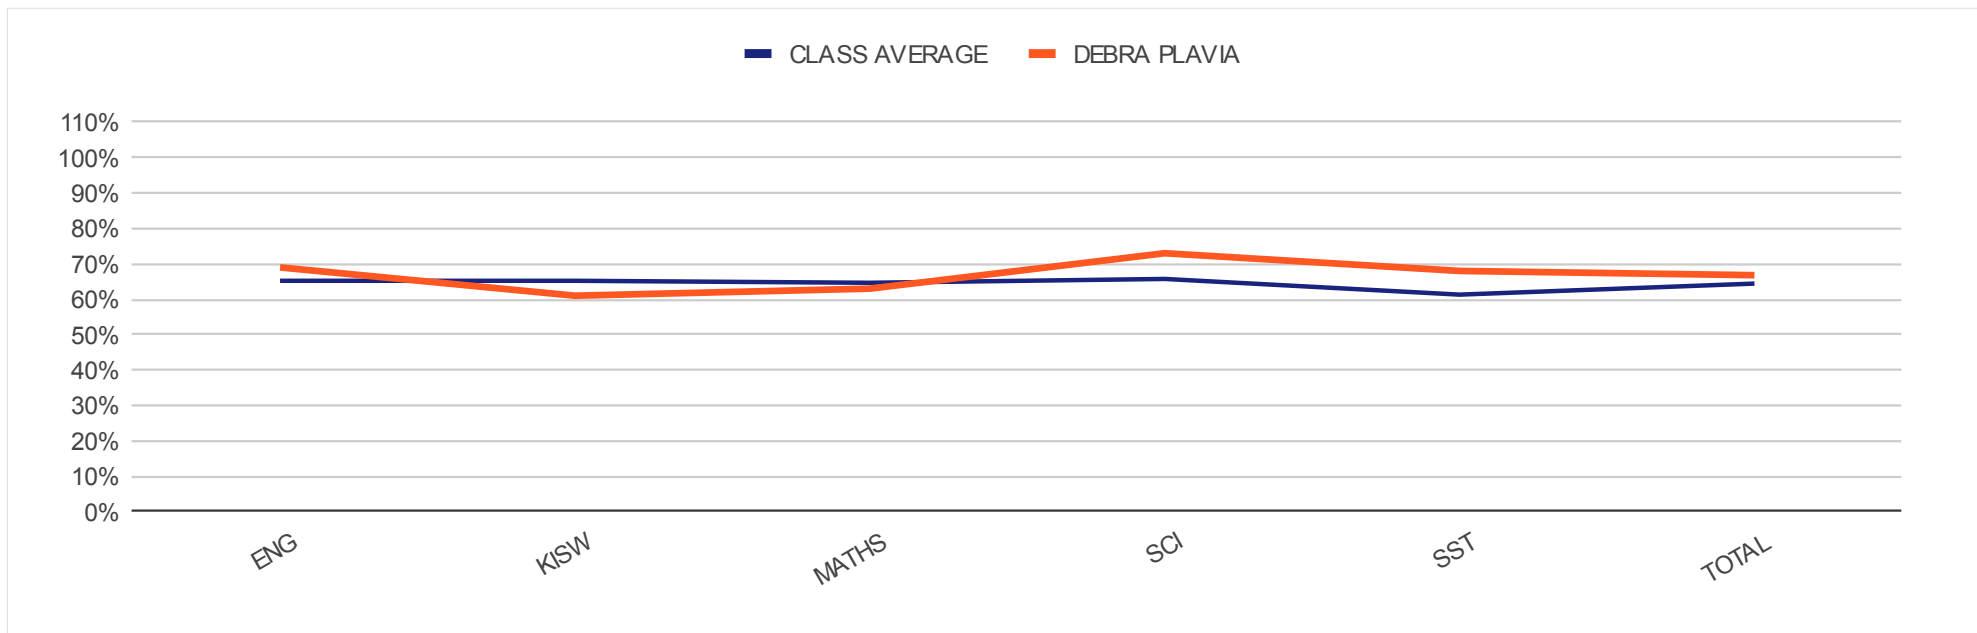

INDIVIDUAL REPORT FOR

KENYA CERTIFICATE OF PRIMARY EDUCATION RESULTS :CLASS OF 2020

DEBRA PLAVIA

CLASS OF 2021

LEVEL : CLASS EIGHT

REGULAR PAPERS

CLASS AVERAGE

	ENG	KISW	MATHS	SCI	SST	TOTAL	
CLASS AVERAGE	B 64%	65%	65%	65%	66%	61%	64%
DEBRA PLAVIA	B 67%	69%	61%	63%	73%	68%	67%

DEBRA PLAVIA