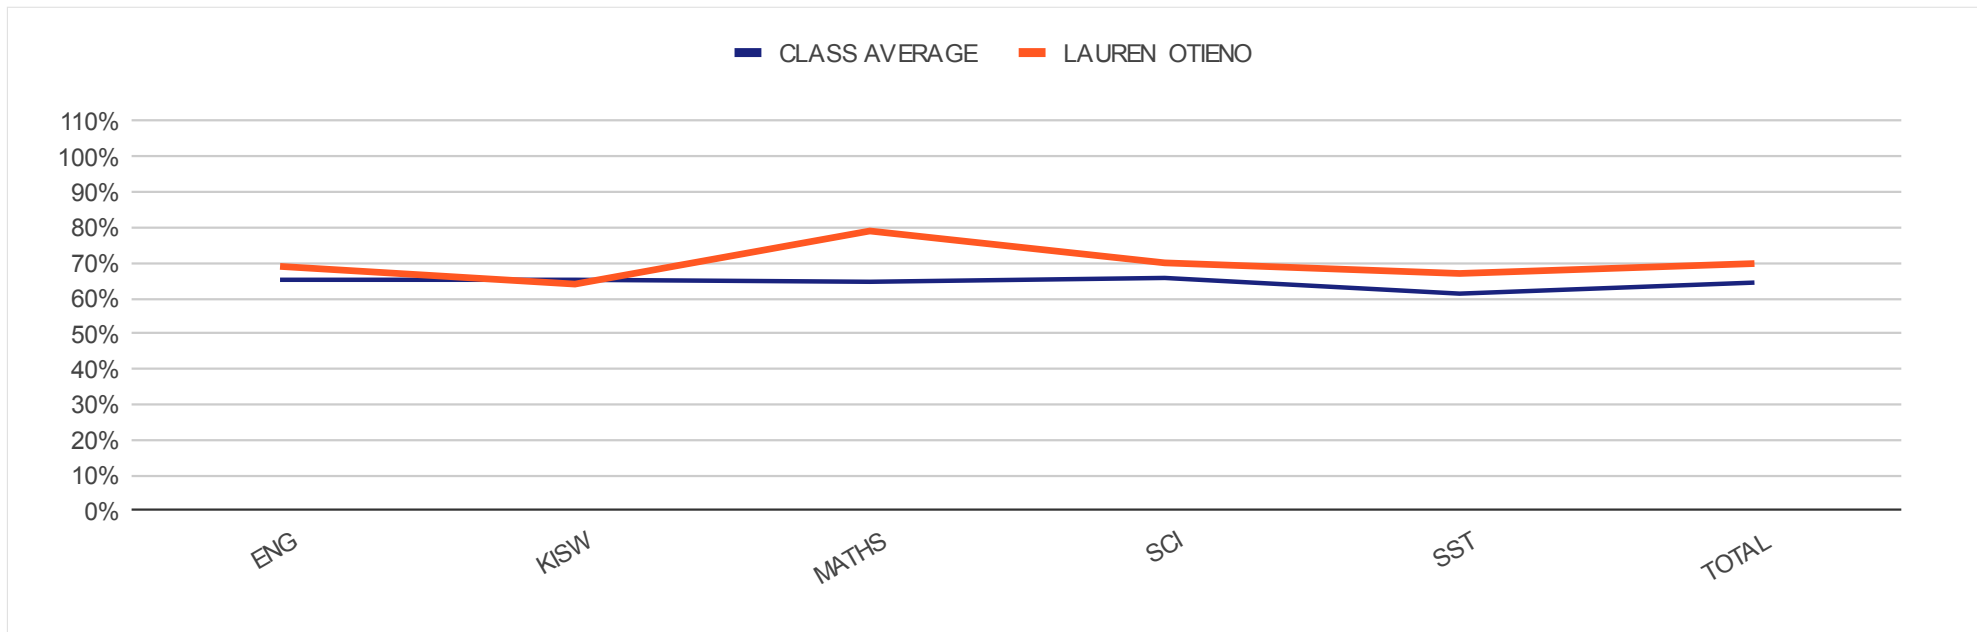

INDIVIDUAL REPORT FOR

KENYA CERTIFICATE OF PRIMARY EDUCATION RESULTS :CLASS OF 2020

LAUREN OTIENO

CLASS OF 2021

LEVEL : CLASS EIGHT

REGULAR PAPERS

CLASS AVERAGE

	ENG	KISW	MATHS	SCI	SST	TOTAL
CLASS AVERAGE	B 64%	65%	65%	66%	61%	64%
LAUREN OTIENO	B+ 70%	69%	64%	79%	67%	70%

LAUREN OTIENO