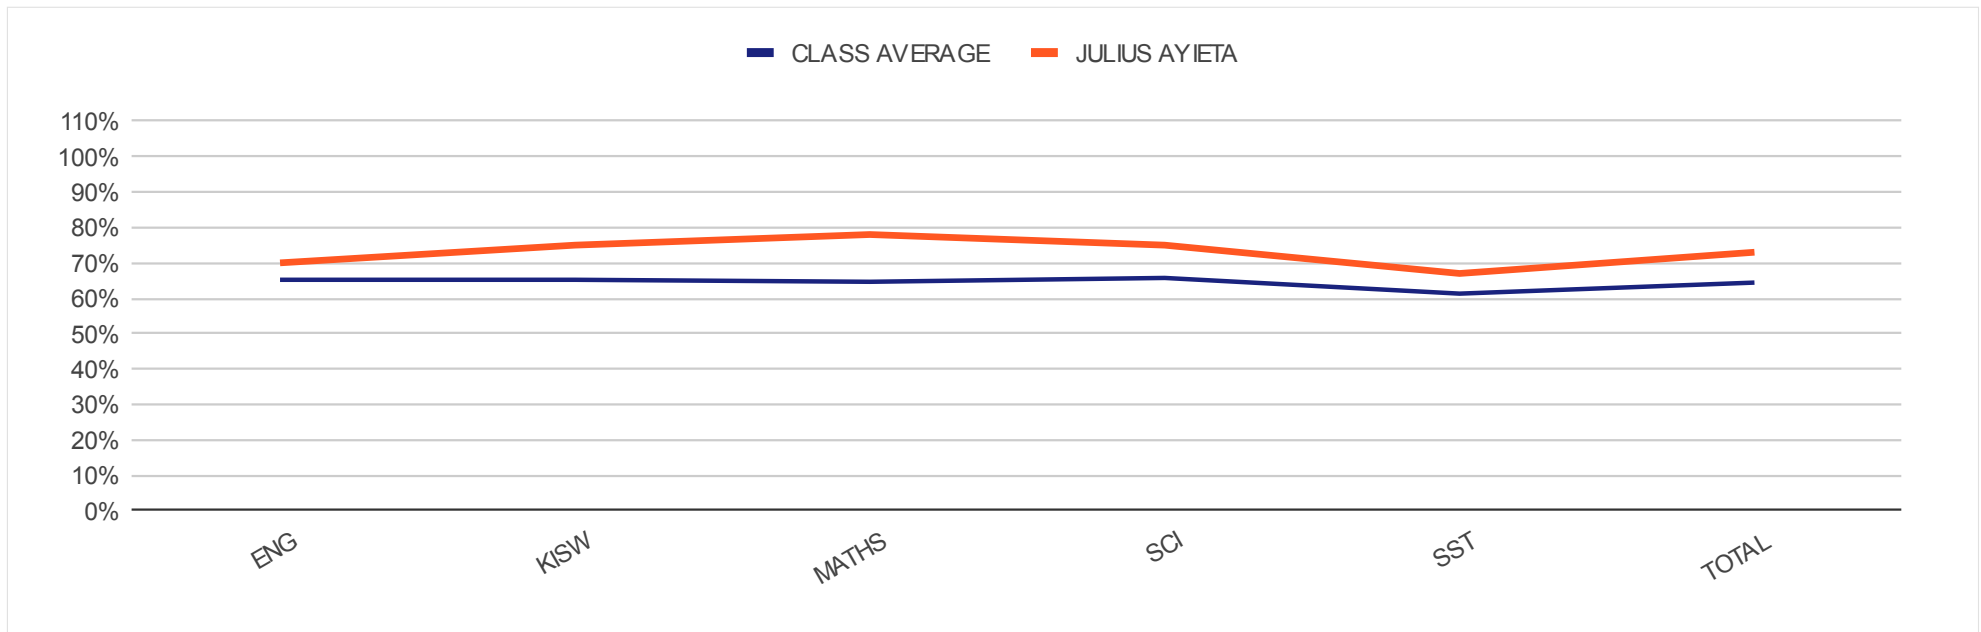

JULIUS AYIETA

CLASS OF 2021

LEVEL : CLASS EIGHT

REGULAR PAPERS

CLASS AVERAGE

JULIUS AYIETA

ENG	KISW	MATHS	SCI	SST	TOTAL
65%	65%	65%	66%	61%	64%
70%	75%	78%	75%	67%	73%

INDIVIDUAL REPORT FOR