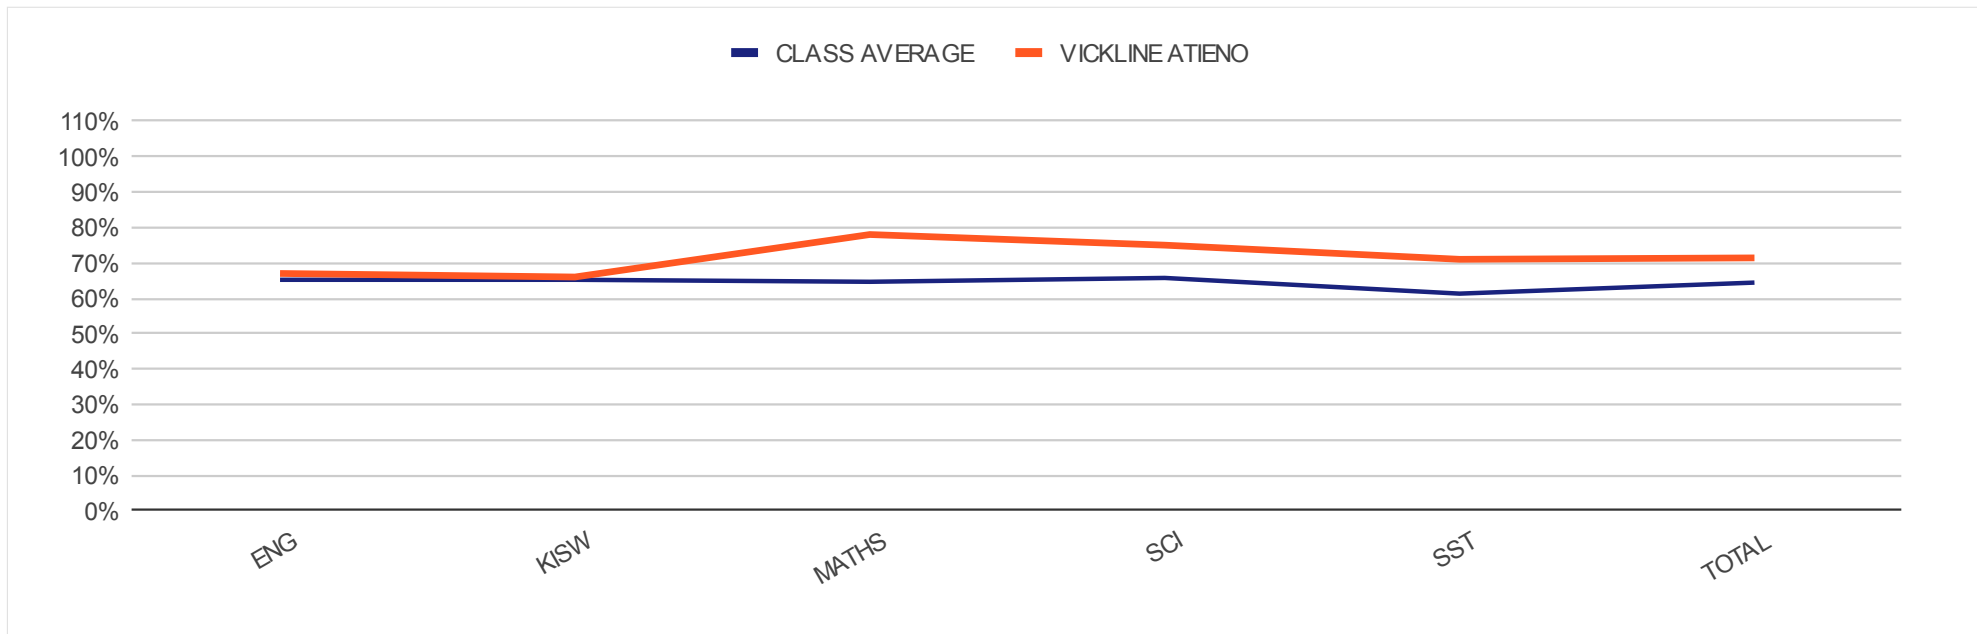

CLASS OF 2021

LEVEL : CLASS EIGHT

REGULAR PAPERS

CLASS AVERAGE

VICKLINE ATIENO

ENG	KISW	MATHS	SCI	SST	TOTAL
65%	65%	65%	66%	61%	64%
67%	66%	78%	75%	71%	71%

INDIVIDUAL REPORT FOR

KENYA CERTIFICATE OF PRIMARY EDUCATION RESULTS :CLASS OF 2020