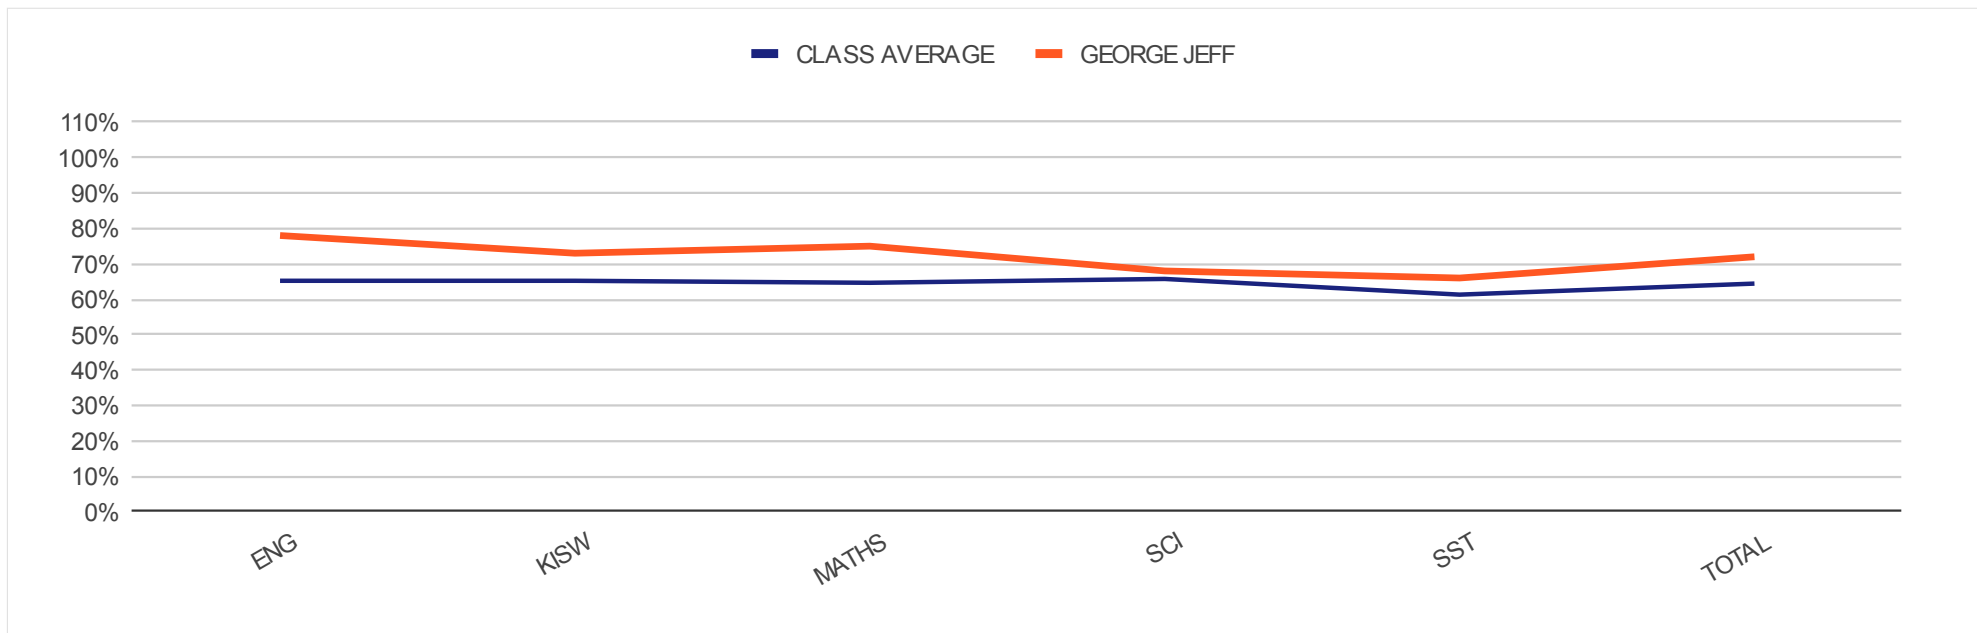

INDIVIDUAL REPORT FOR

KENYA CERTIFICATE OF PRIMARY EDUCATION RESULTS :CLASS OF 2020

GEORGE JEFF

CLASS OF 2021

LEVEL : CLASS EIGHT

REGULAR PAPERS

CLASS AVERAGE

	ENG	KISW	MATHS	SCI	SST	TOTAL
CLASS AVERAGE	B 64%	65%	65%	66%	61%	64%
GEORGE JEFF	B+ 72%	78%	73%	68%	66%	72%

GEORGE JEFF