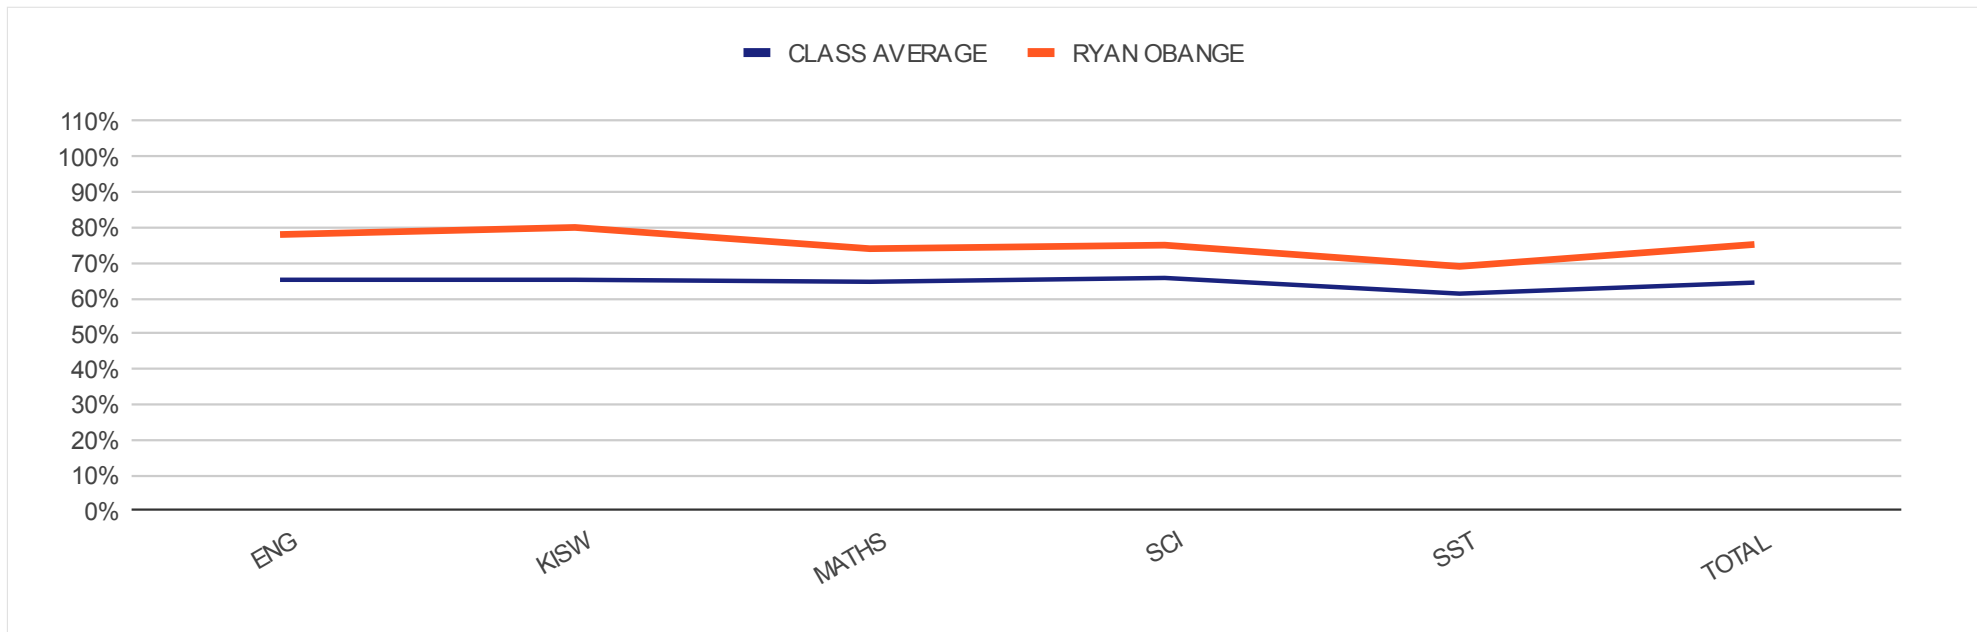

INDIVIDUAL REPORT FOR

KENYA CERTIFICATE OF PRIMARY EDUCATION RESULTS :CLASS OF 2020

RYAN OBANGE

CLASS OF 2021

LEVEL : CLASS EIGHT

REGULAR PAPERS

CLASS AVERAGE

RYAN OBANGE

		ENG	KISW	MATHS	SCI	SST	TOTAL
CLASS AVERAGE	B 64%	65%	65%	65%	66%	61%	64%
RYAN OBANGE	A- 75%	78%	80%	74%	75%	69%	75%