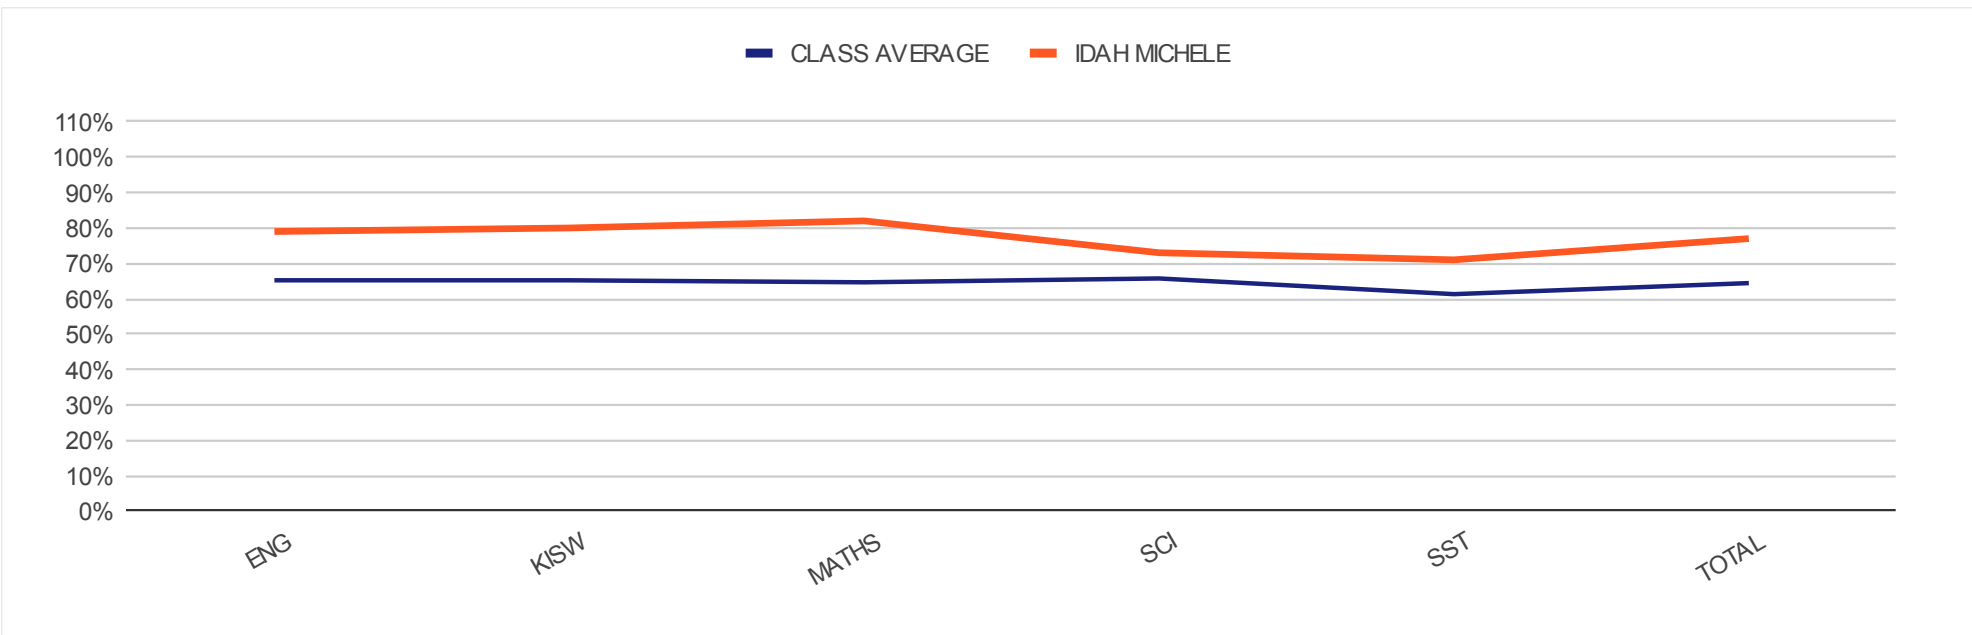

INDIVIDUAL REPORT FOR

KENYA CERTIFICATE OF PRIMARY EDUCATION RESULTS :CLASS OF 2020

IDAH MICHELE

CLASS OF 2021

LEVEL : CLASS EIGHT

REGULAR PAPERS

CLASS AVERAGE

B 64% 65% 65% 65% 66% 61% 64%

IDAH MICHELE

A- 77% 79% 80% 82% 73% 71% 77%