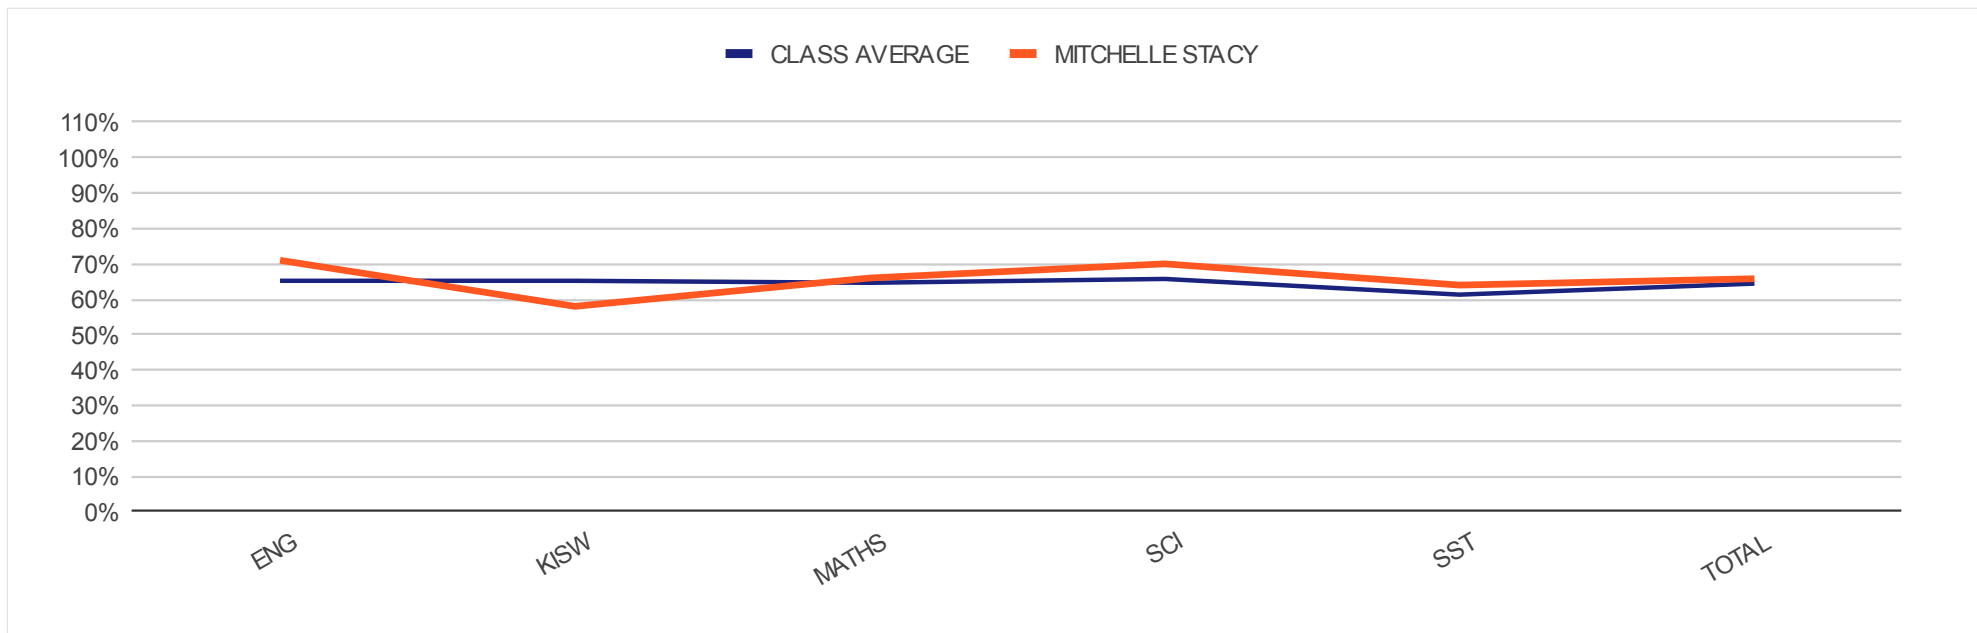

INDIVIDUAL REPORT FOR

KENYA CERTIFICATE OF PRIMARY EDUCATION RESULTS :CLASS OF 2020

MITCHELLE STACY

CLASS OF 2021

LEVEL : CLASS EIGHT

REGULAR PAPERS

CLASS AVERAGE

MITCHELLE STACY

		ENG	KISW	MATHS	SCI	SST	TOTAL
CLASS AVERAGE	B	64%	65%	65%	66%	61%	64%
MITCHELLE STACY	B	66%	58%	66%	70%	64%	66%