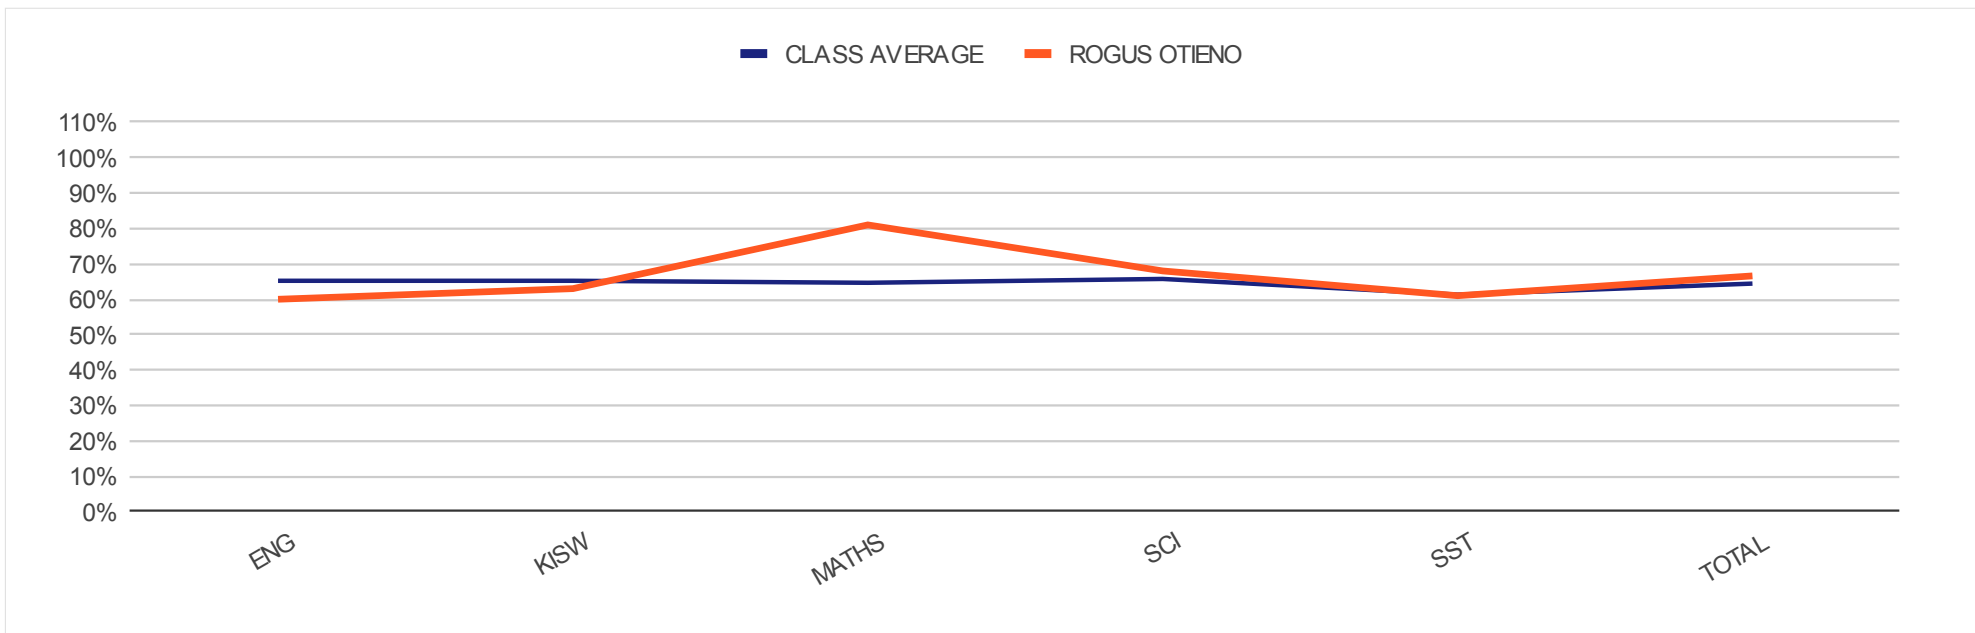

ROGUS OTIENO

CLASS OF 2021

LEVEL : CLASS EIGHT

REGULAR PAPERS

CLASS AVERAGE

ROGUS OTIENO

		ENG	KISW	MATHS	SCI	SST	TOTAL
CLASS AVERAGE	B	64%	65%	65%	66%	61%	64%
ROGUS OTIENO	B	67%	60%	81%	68%	61%	67%

INDIVIDUAL REPORT FOR