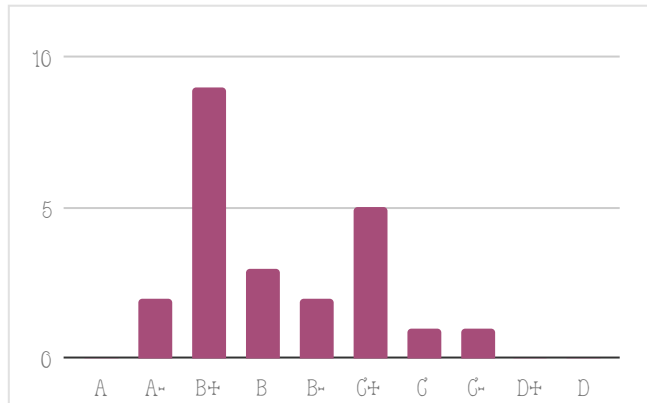

2021 KENYA CERTIFICATE OF PRIMARY EDUCATION RESULTS

GRADING SYSTEM

% Range	Grade	# of students
80 - 100	A	0
75 - 79	A-	2
70 - 74	B+	9
65 - 69	B	3
60 - 64	B-	2
55 - 59	C+	5
45 - 54	C	1
40 - 44	C-	1
35 - 39	D+	0
0 - 34	D	0

GRADE DISTRIBUTION

based on class avg.