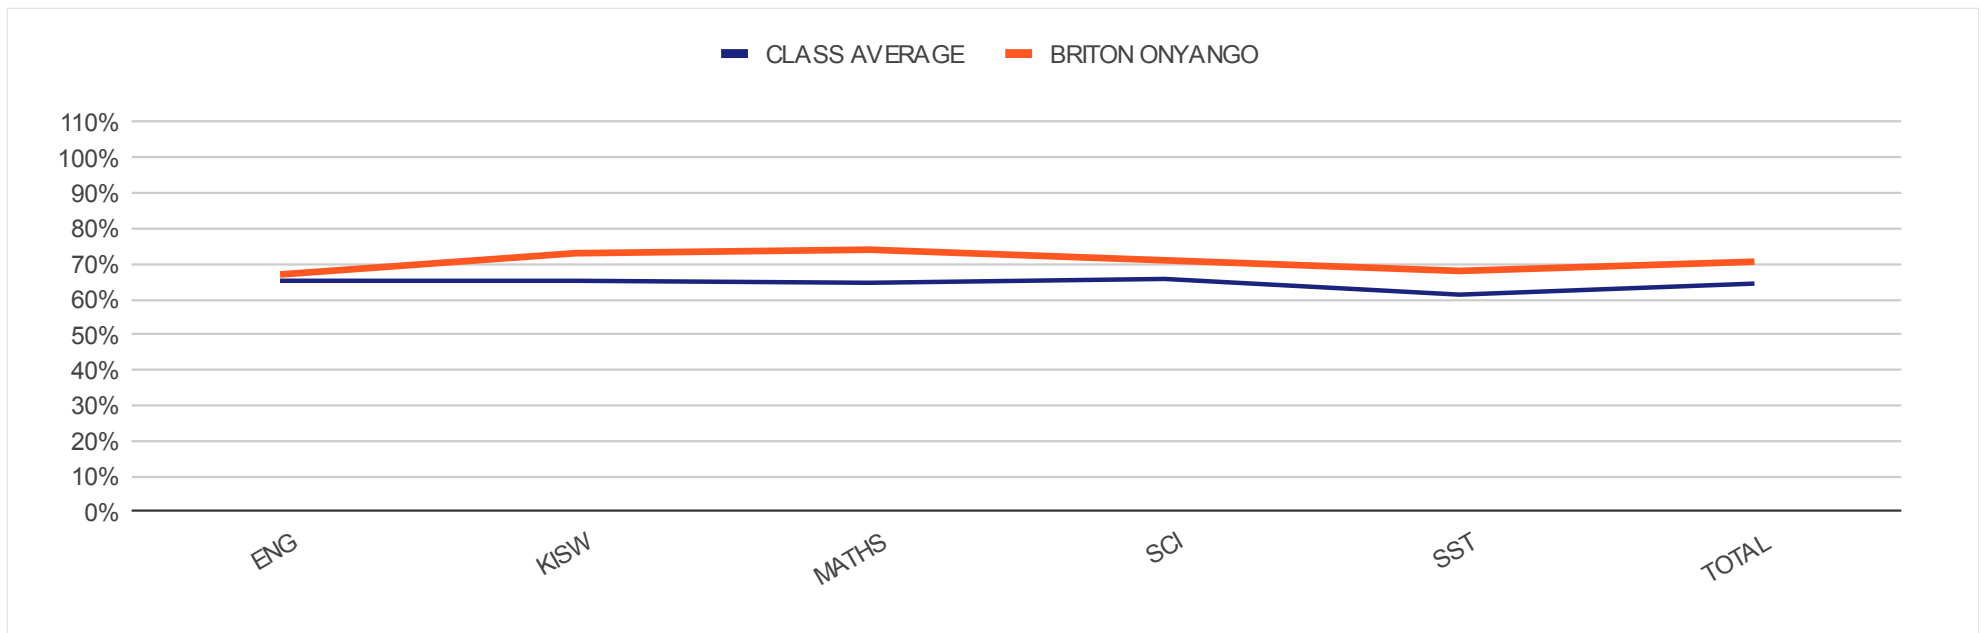

INDIVIDUAL REPORT FOR

KENYA CERTIFICATE OF PRIMARY EDUCATION RESULTS :CLASS OF 2020

BRITON ONYANGO

CLASS OF 2021

LEVEL : CLASS EIGHT

REGULAR PAPERS

CLASS AVERAGE

	ENG	KISW	MATHS	SCI	SST	TOTAL
CLASS AVERAGE	B 64%	65%	65%	66%	61%	64%
BRITON ONYANGO	B+ 71%	67%	73%	71%	68%	71%

BRITON ONYANGO