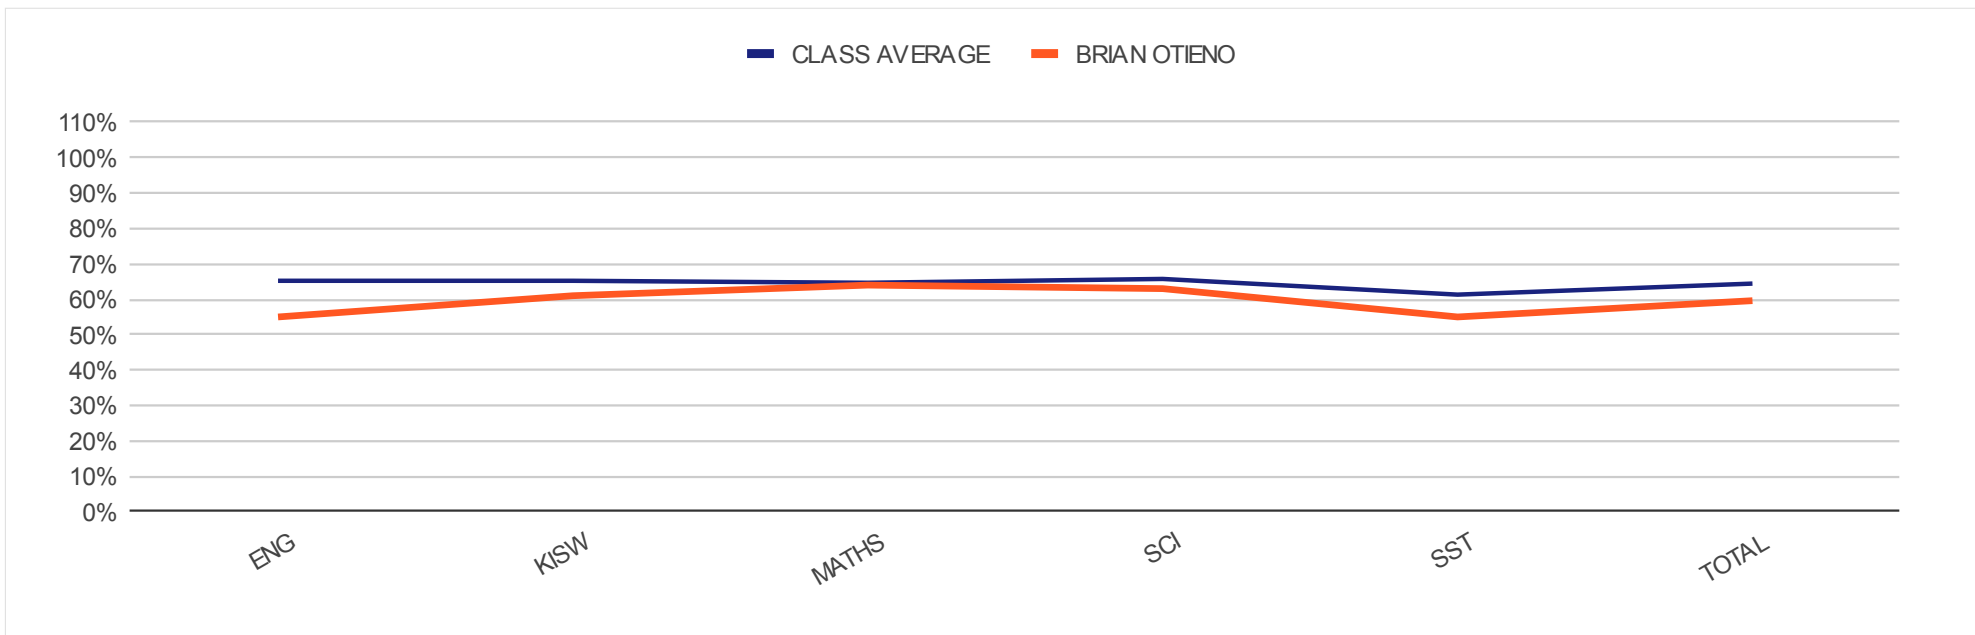

INDIVIDUAL REPORT FOR

KENYA CERTIFICATE OF PRIMARY EDUCATION RESULTS :CLASS OF 2020

BRIAN OTIENO

CLASS OF 2021

LEVEL : CLASS EIGHT

REGULAR PAPERS

CLASS AVERAGE

	ENG	KISW	MATHS	SCI	SST	TOTAL
CLASS AVERAGE	B 64%	65%	65%	66%	61%	64%
BRIAN OTIENO	B- 60%	55%	61%	64%	55%	60%

BRIAN OTIENO