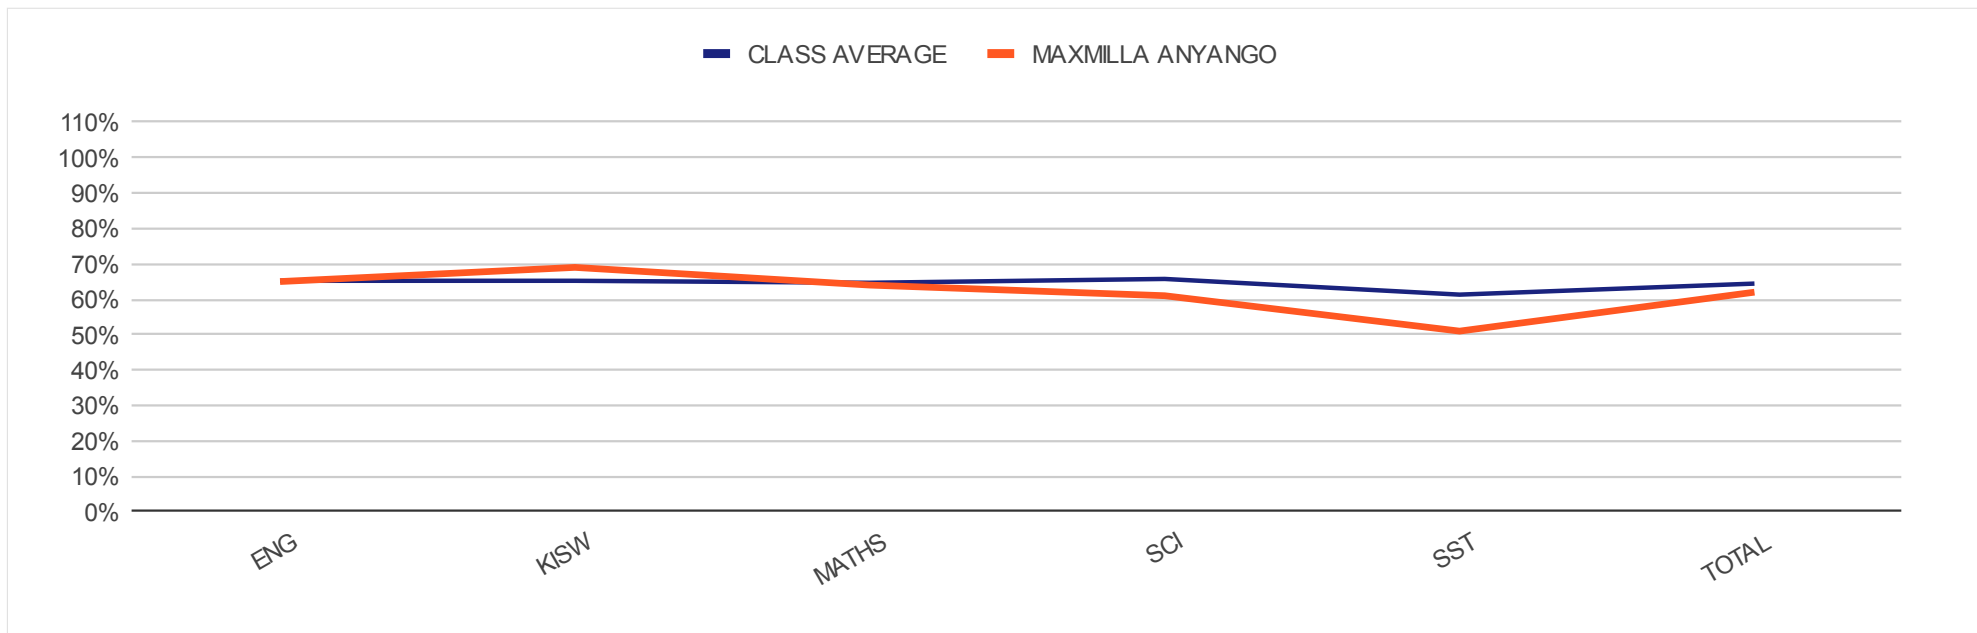

**INDIVIDUAL REPORT FOR
MAXMILLA ANYANGO**

KENYA CERTIFICATE OF PRIMARY EDUCATION RESULTS :CLASS OF 2020

CLASS OF 2021

LEVEL : CLASS EIGHT

REGULAR PAPERS

CLASS AVERAGE

	ENG	KISW	MATHS	SCI	SST	TOTAL	
CLASS AVERAGE	B 64%	65%	65%	65%	66%	61%	64%
MAXMILLA ANYANGO	B- 62%	65%	69%	64%	61%	51%	62%

MAXMILLA ANYANGO