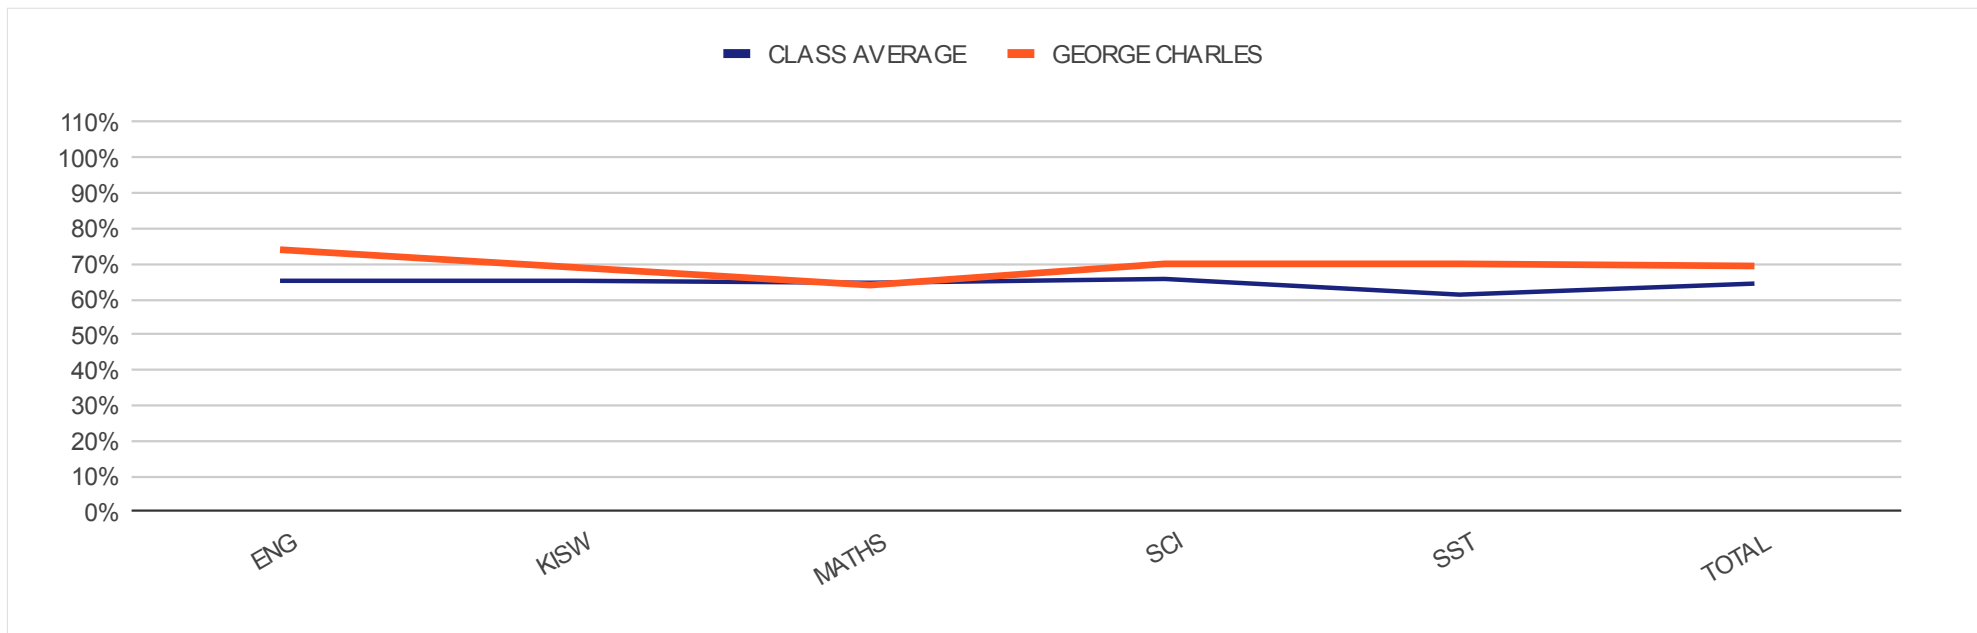

INDIVIDUAL REPORT FOR

KENYA CERTIFICATE OF PRIMARY EDUCATION RESULTS :CLASS OF 2020

GEORGE CHARLES

CLASS OF 2021

LEVEL : CLASS EIGHT

REGULAR PAPERS

CLASS AVERAGE

	ENG	KISW	MATHS	SCI	SST	TOTAL
CLASS AVERAGE	B 64%	65%	65%	66%	61%	64%
GEORGE CHARLES	B+ 69%	74%	69%	70%	70%	69%

GEORGE CHARLES