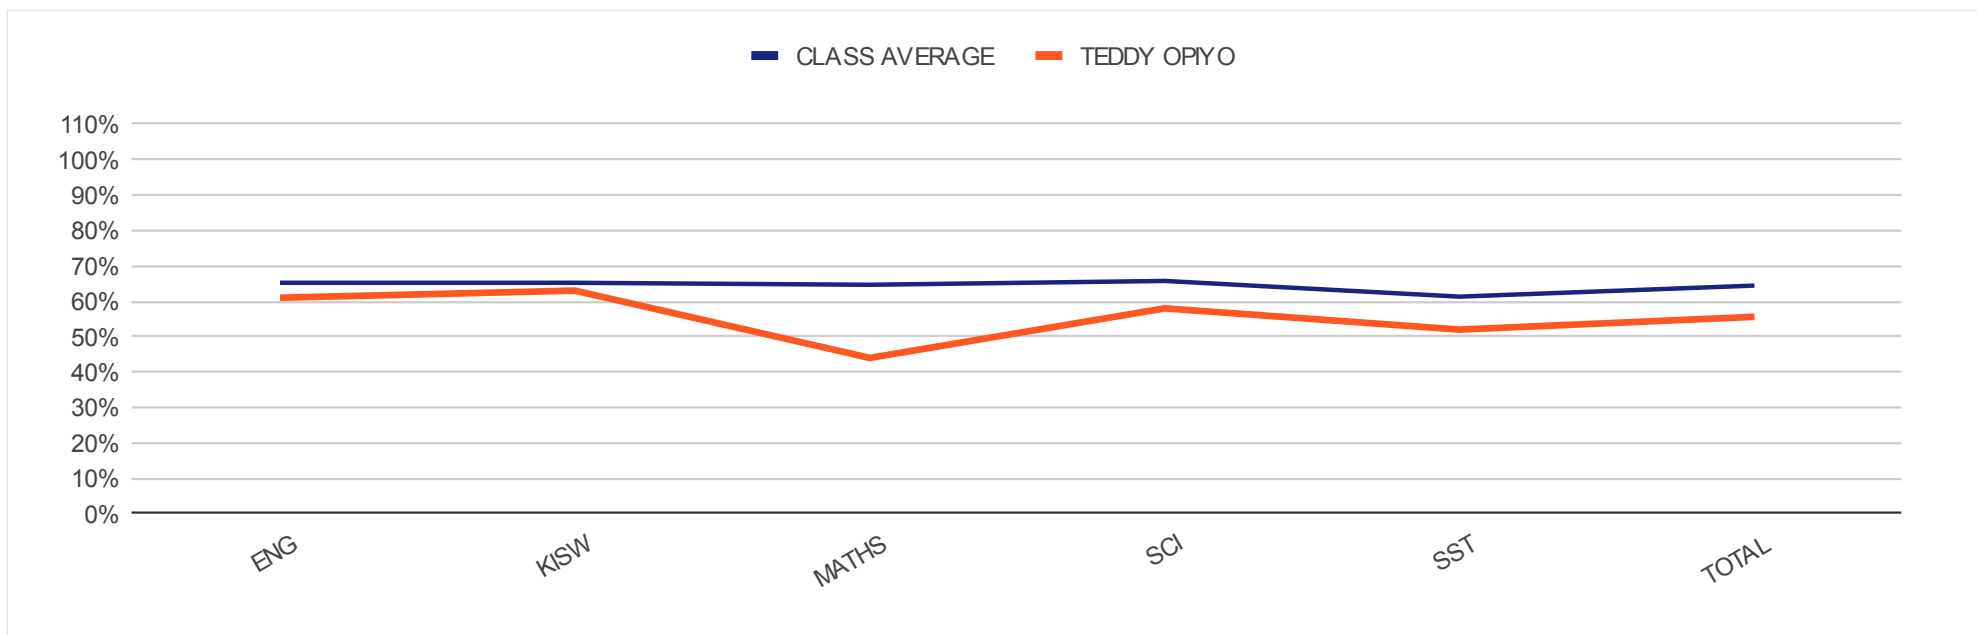

LEVEL : CLASS EIGHT

REGULAR PAPERS

CLASS AVERAGE

B 64% **ENG 65%** **KISW 65%** **MATHS 65%** **SCI 66%** **SST 61%** **TOTAL 64%**

TEDDY OPIYO

C+ 56% **ENG 61%** **KISW 63%** **MATHS 44%** **SCI 58%** **SST 52%** **TOTAL 56%**