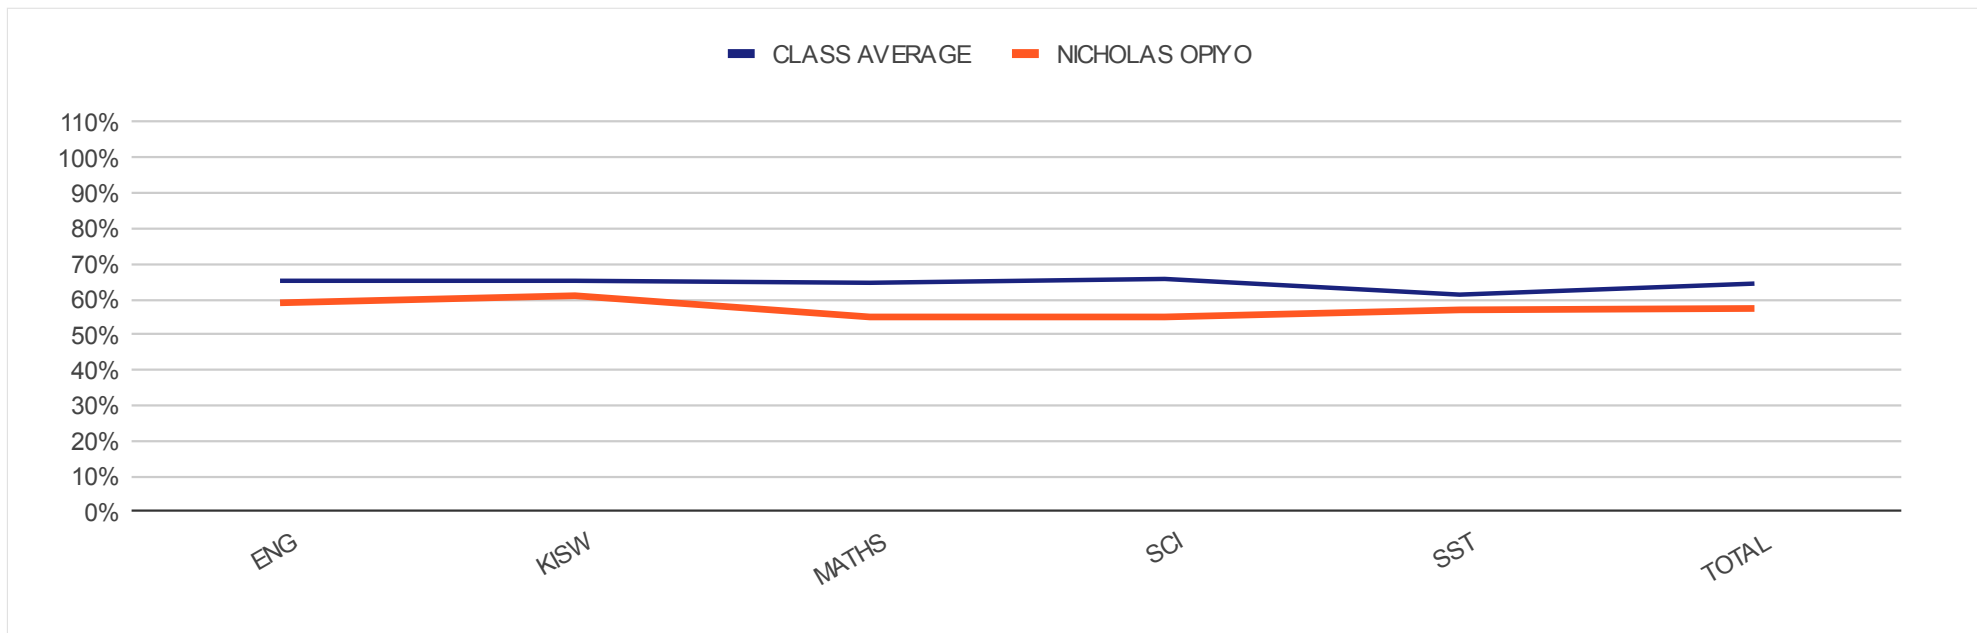

NICHOLAS OPIYO

CLASS OF 2021

LEVEL : CLASS EIGHT

REGULAR PAPERS

CLASS AVERAGE

NICHOLAS OPIYO

B 64%
C+ 57%

ENG	KISW	MATHS	SCI	SST	TOTAL
65%	65%	65%	66%	61%	64%
59%	61%	55%	55%	57%	57%