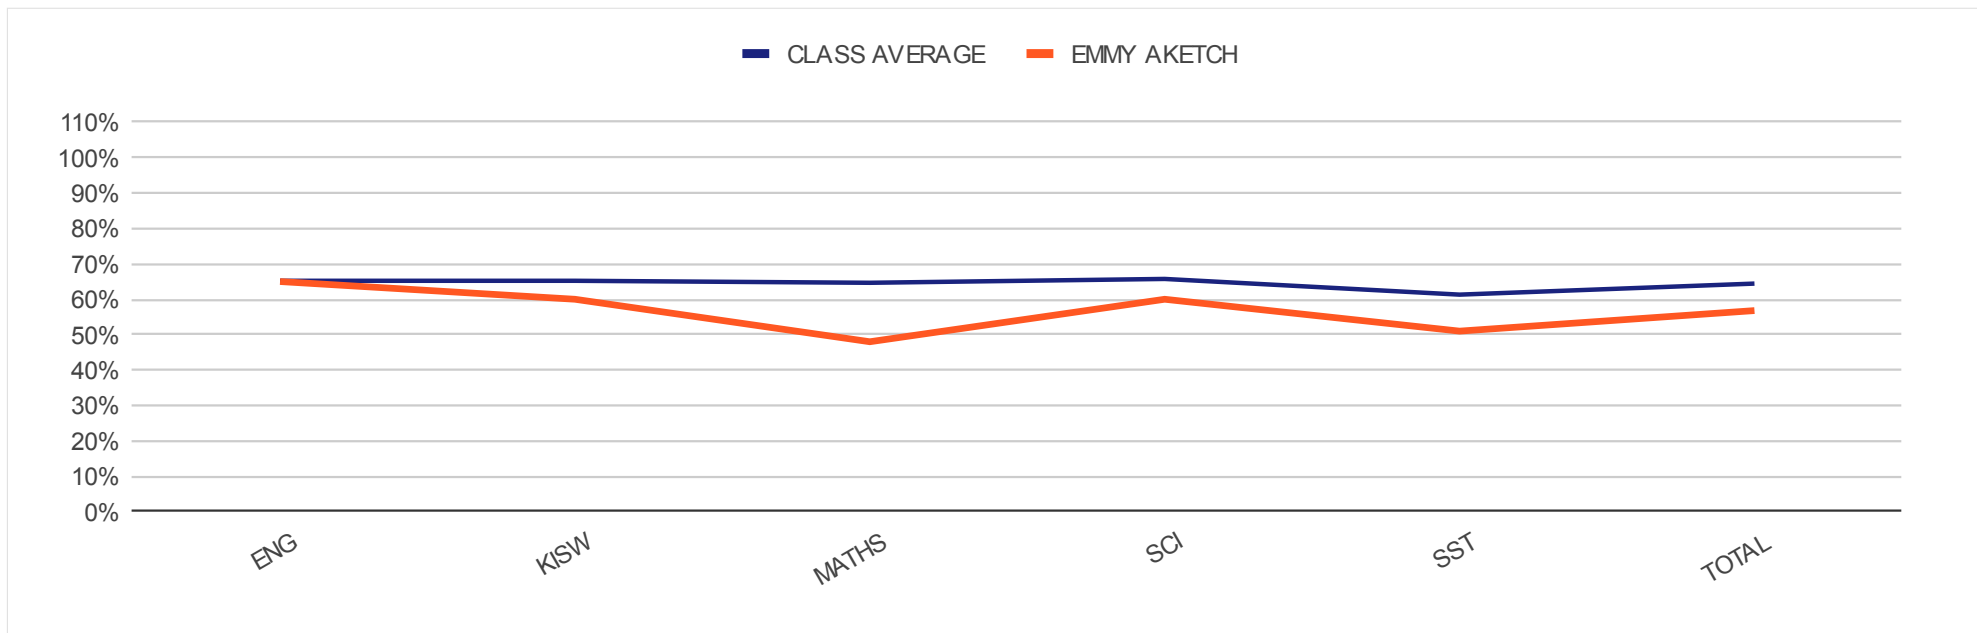

INDIVIDUAL REPORT FOR

KENYA CERTIFICATE OF PRIMARY EDUCATION RESULTS :CLASS OF 2020

EMMY AKETCH

CLASS OF 2021

LEVEL : CLASS EIGHT

REGULAR PAPERS

CLASS AVERAGE

B 64%   **ENG 65%**   **KISW 65%**   **MATHS 65%**   **SCI 66%**   **SST 61%**   **TOTAL 64%**

EMMY AKETCH

C+ 57%   **ENG 65%**   **KISW 60%**   **MATHS 48%**   **SCI 60%**   **SST 51%**   **TOTAL 57%**