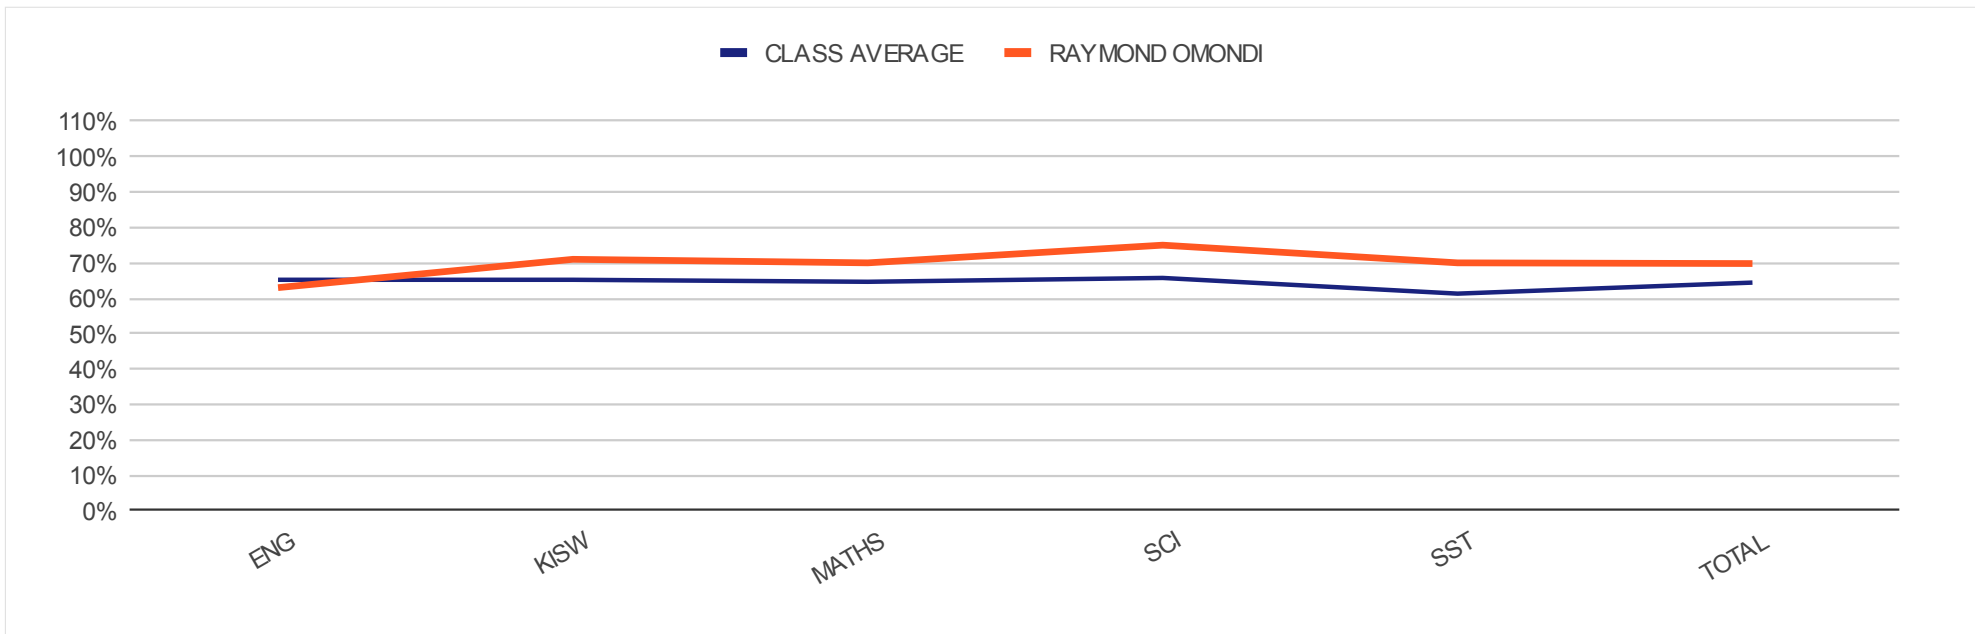

RAYMOND OMONDI

CLASS OF 2021

LEVEL : CLASS EIGHT

REGULAR PAPERS

CLASS AVERAGE

RAYMOND OMONDI

		ENG	KISW	MATHS	SCI	SST	TOTAL
CLASS AVERAGE	B	64%	65%	65%	66%	61%	64%
RAYMOND OMONDI	B+	70%	63%	71%	75%	70%	70%

INDIVIDUAL REPORT FOR