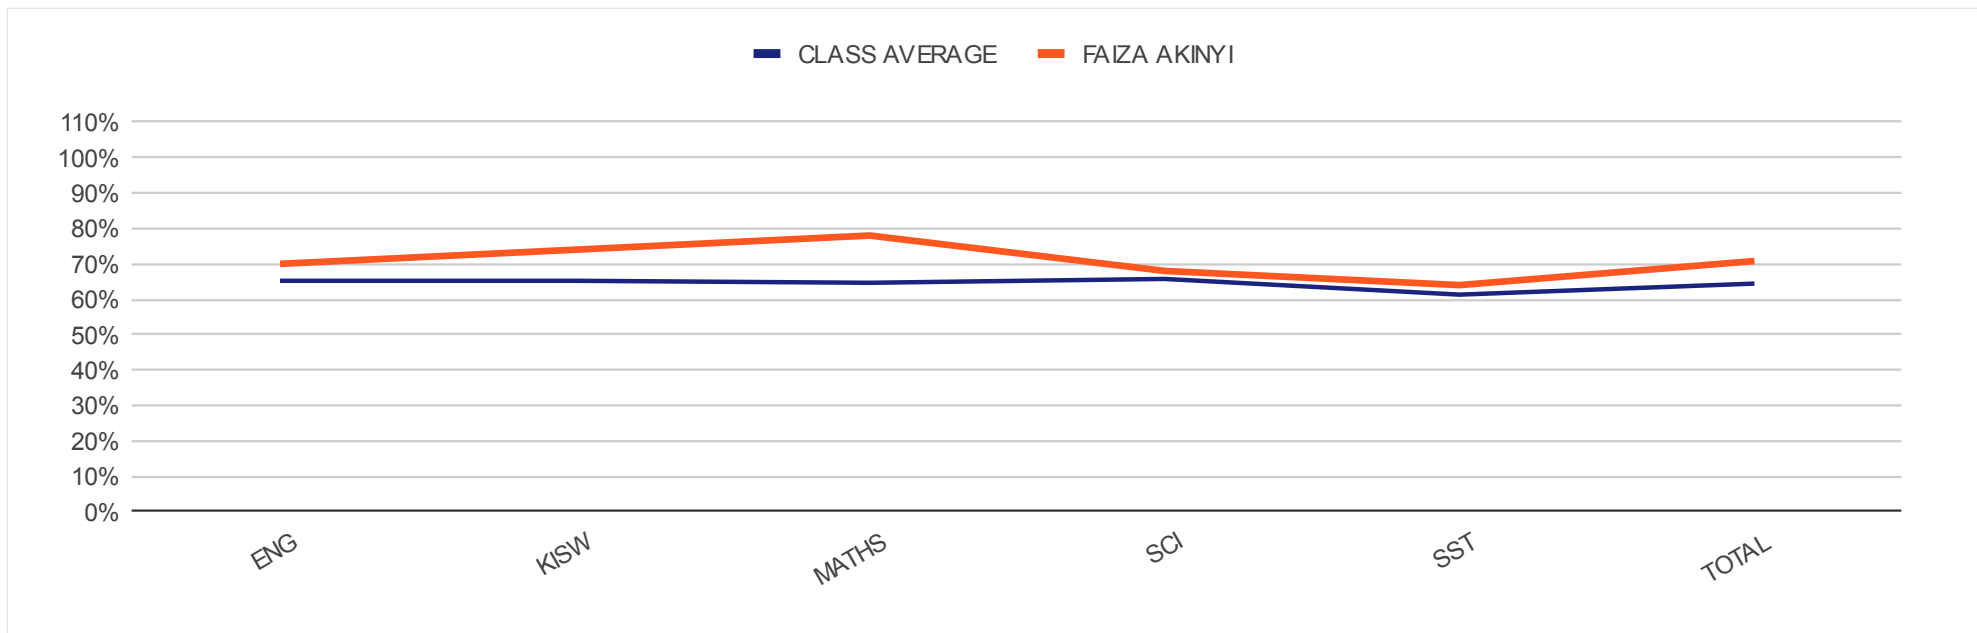

FAIZA AKINYI

CLASS OF 2021

LEVEL : CLASS EIGHT

REGULAR PAPERS

CLASS AVERAGE

	ENG	KISW	MATHS	SCI	SST	TOTAL
CLASS AVERAGE	B 64%	65%	65%	66%	61%	64%
FAIZA AKINYI	B+ 71%	70%	74%	68%	64%	71%

FAIZA AKINYI

B+ 71% 70% 74% 78% 68% 64% 71%