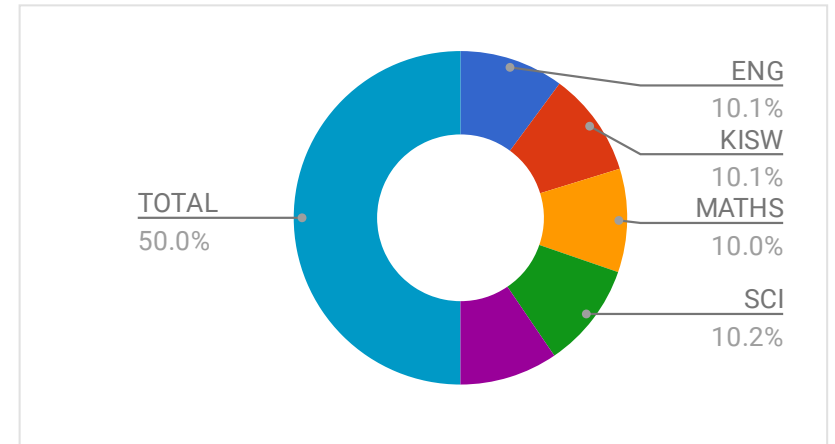

GRADE DISTRIBUTION

based on class avg.

AVERAGE SCORES

per assignment

K.C.P.E EXAMINATION

CLASS OF 2021

COMPILED BY MR :ODUOR

CLASS OF 2021			K.C.P.E RESULTS FOR THE YEAR 2021					
REGULAR PAPERS			ENG	KISW	MATHS	SCI	SST	TOTAL
CLASS TEACHER:MR VINCENT			100	100	100	100	100	500
CLASS AVERAGE		B 64%	65.2	65.2	64.7	65.7	61.3	322.1
1	IDAHI MICHELE	A- 77%	79	80	82	73	71	385
2	RYAN OBANGE	A- 75%	78	80	74	75	69	376
3	JULIUS AYIETA	B+ 73%	70	75	78	75	67	365
4	GEORGE JEFF	B+ 72%	78	73	75	68	66	360
5	FRANCIS ODHIAMBO	B+ 71%	68	67	77	70	75	357
6	VICKLINE ATIENO	B+ 71%	67	66	78	75	71	357
7	FAIZA AKINYI	B+ 71%	70	74	78	68	64	354
8	BRITON ONYANGO	B+ 71%	67	73	74	71	68	353
9	LAUREN OTIENO	B+ 70%	69	64	79	70	67	349
10	RAYMOND OMONDI	B+ 70%	63	71	70	75	70	349
11	GEORGE CHARLES	B+ 69%	74	69	64	70	70	347
12	DEBRA PLAVIA	B 67%	69	61	63	73	68	334
13	ROGUS OTIENO	B 67%	60	63	81	68	61	333
13	MITCHELLE STACY	B 66%	71	58	66	70	64	329
15	MAXMILLA ANYANGO	B- 62%	65	69	64	61	51	310
16	BRIAN OTIENO	B- 60%	55	61	64	63	55	298
17	NICHOLAS OPIYO	C+ 57%	59	61	55	55	57	287
18	EMMY AKETCH	C+ 57%	65	60	48	60	51	284
19	TEDDY OPIYO	C+ 56%	61	63	44	58	52	278
20	SHERYL ANYANGO	C+ 56%	61	70	44	58	45	278
21	JENIPHER AKINYI	C+ 55%	55	51	46	61	61	274
22	CHRISTIAN WAGA	C 47%	50	45	49	52	38	234
23	WINSTON OCHIENG	C- 44%	46	46	34	43	49	218
SUMMATIONS			1500	1500	1487	1512	1410	7409
MEAN			65.2	65.2	64.7	65.7	61.3	322.1
SUBJECT POSITION			2	2	4	1	5	